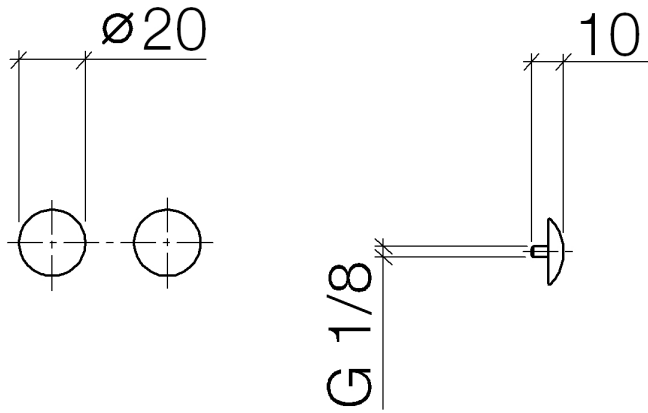

Decorative caps for Perfecto - Matte White

IMO

12 801 970

• 1 pair

Including retaining screws available under order no.
12 800 970-FF

Fits: IMO, LULU, MADISON, MEM, TARA,
CL.1, LISSÉ, VAIA, META, CYO

	Matte White	12 801 970-10
	Chrome	12 801 970-00
	Brushed Platinum	12 801 970-06
	Platinum	12 801 970-08
	Durabrand (23kt Gold)	12 801 970-09
	Dark Chrome	12 801 970-19
	Light Gold	12 801 970-26
	Brushed Light Gold	12 801 970-27
	Brushed Durabrand (23kt Gold)	12 801 970-28
	Matte Black	12 801 970-33
	Brushed Bronze	12 801 970-42
	Brushed Champagne (22kt Gold)	12 801 970-46
	Champagne (22kt Gold)	12 801 970-47
	Brushed Chrome	12 801 970-93
	Brushed Dark Platinum	12 801 970-99

12 801 970

Decorative caps for Perfecto - Matte White

IMO

12 801 970

Parts for other finishes can be found here: [Chrome](#)

Spare parts list

No.	Item Number	Name	Quantity used	Delivery time
1	09 30 30 060-10	screw	2	60